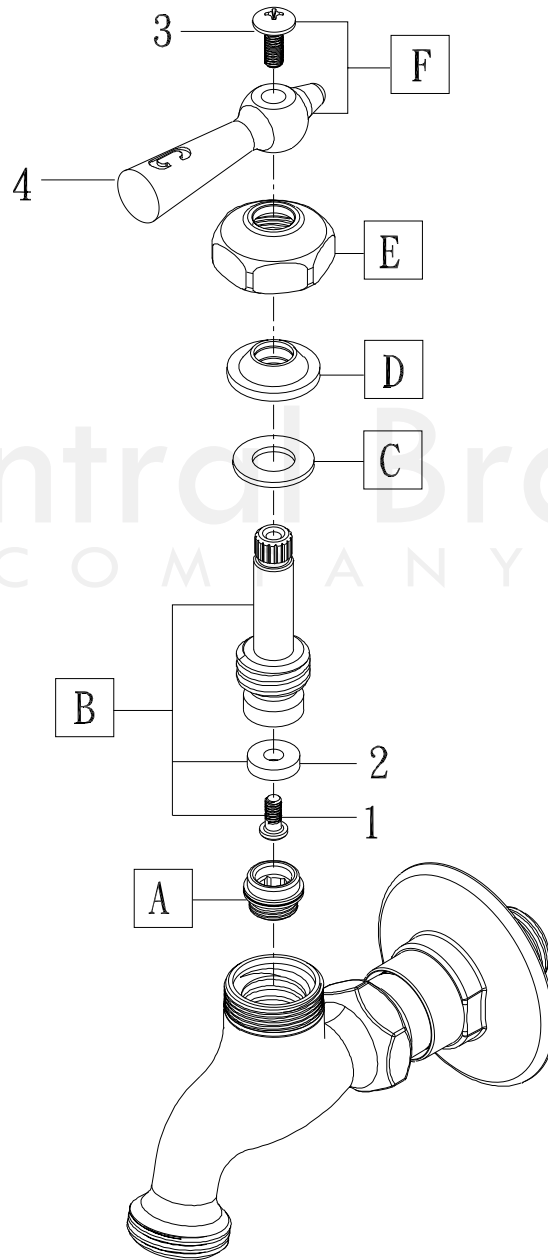

Model# 0006-H1/2C  
Single Handle Wallmount Faucet

La Vergne, TN 37086  
Fax: 800.338.9414  
Email: sales@centralbrass.com  
www.centralbrass.com

ITEM#	DESCRIPTION	ITEM#	DESCRIPTION
A	XPF-263-B Brass Seat	1	X104 Brass Screw
B	SU-1855-47RPRC Stem Assembly	2	X901-WNN Rubber Washer
C	X4 Brass Washer	3	X126-S Truss Head Screw
D	X809 Packing	4	520-AC Lever Laundry Faucet Handles Cold
E	XPF-460 Brass Cap		
F	G-520-W Faucet Handles Cold,Hot W/ Screws		