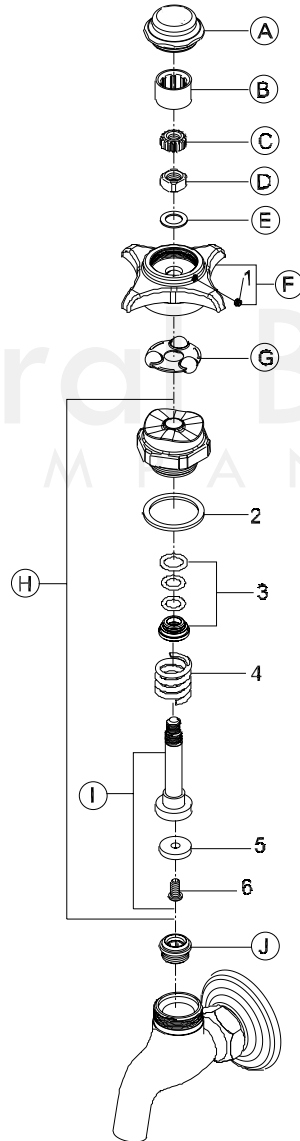

Model# 0033-1/2CV-02

La Vergne, TN 37086  
 Fax: 800.338.9414  
 Email: sales@centralbrass.com  
 www.centralbrass.com

ITEM#	DESCRIPTION	ITEM#	DESCRIPTION
A	PF-7125-C Handle Cap Cold	I	SU-7110-A Stem with Seat Washer & Screw
B	X69-C Sleeve (10 pcs per pack)	J	XPF-59 Replaceable Seat (10 pcs per pack)
C	XPF-67-AC Celcon Samson Nut (10 pcs per pack)	1	X103-HSSS Set Screw (6 pcs per pack)
D	X68-HX Brass Square Nut (10 pcs per pack)	2	X402-B Nylon Gasket (12 pcs per pack)
E	X33-A Brass Washer (6 pcs per pack)	3	CS-49027 POM Spring Support Packing
F	G-6928-V Vandal Resistant 4-Arm Handle	4	X1009-A Spring (2 pcs per pack)
G	X71 Brass Ball Retainer (2 pcs per pack)	5	X904-N Seat Washer (6 pcs per pack)
H	CS-39003 Stem Assembly W/Centerpiece and Gasket	6	X104 Screw (25 pcs per pack)

0033-1/2CV-02/REV. 09 2016