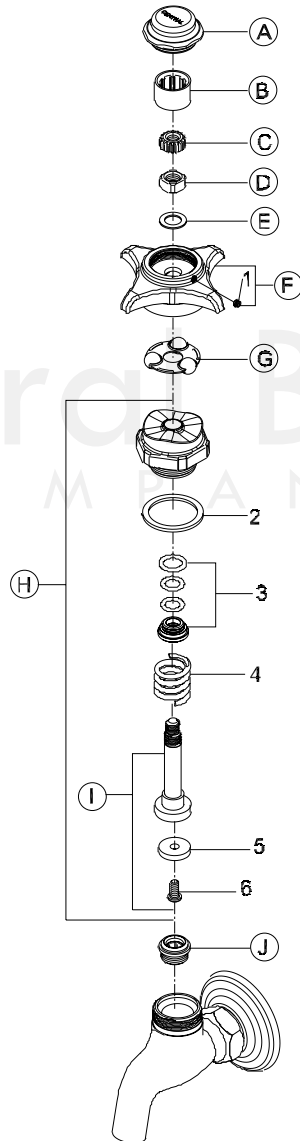

Model# 0033-1/2PV-02

La Vergne, TN 37086  
 Fax: 800.338.9414  
 Email: sales@centralbrass.com  
 www.centralbrass.com

ITEM#	DESCRIPTION	ITEM#	DESCRIPTION
A	PF-7125 Handle Cap Plain	I	SU-7110-A Stem with Seat Washer & Screw
B	X69-C Sleeve (10 pcs per pack)	J	XPF-59 Replaceable Seat (10 pcs per pack)
C	XPF-67-AC Celcon Samson Nut (10 pcs per pack)	1	X103-HSSS Set Screw (6 pcs per pack)
D	X68-HX Brass Square Nut (10 pcs per pack)	2	X402-B Nylon Gasket (12 pcs per pack)
E	X33-A Brass Washer (6 pcs per pack)	3	CS-49027 POM Spring Support Packing
F	G-6928-V Vandal Resistant 4-Arm Handle	4	X1009-A Spring (2 pcs per pack)
G	X71 Brass Ball Retainer (2 pcs per pack)	5	X904-N Seat Washer (6 pcs per pack)
H	CS-39003 Stem Assembly W/Centerpiece and Gasket	6	X104 Screw (25 pcs per pack)

0033-1/2PV-02/REV. 09 2016