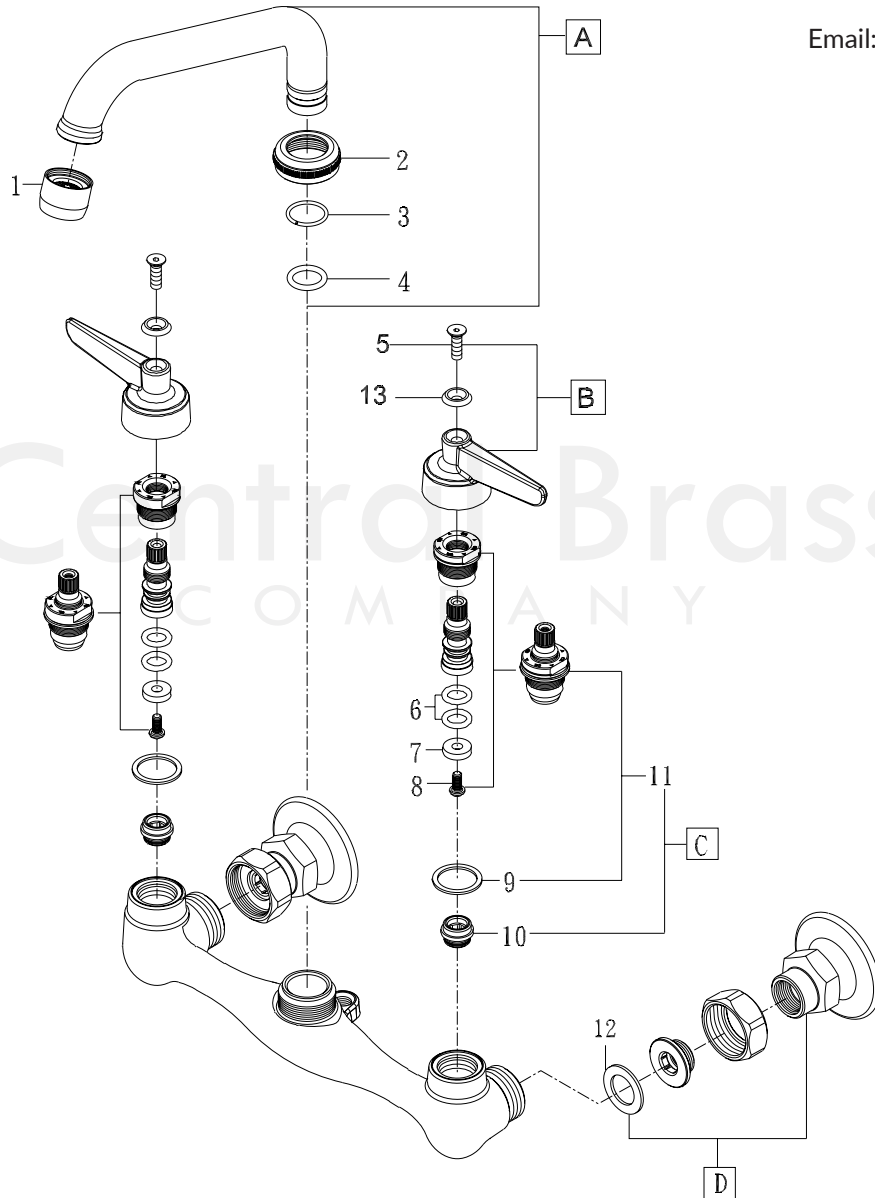

Model# 0047-ULE3

La Vergne, TN 37086
 Fax: 800.338.9414
 Email: sales@centralbrass.com
 www.centralbrass.com

ITEM#	DESCRIPTION	ITEM#	DESCRIPTION
A	SU-363-LA 12-Inch Tube Spout with Aerators	6	X1038-453 O-Ring for Stem Assembly (25pcs/pk)
B	CS-19007C,H Lever Handle-Cold,Hot	7	X901-WNN Seat Washer (25pcs/pk)
C	K-453-C,H Stem Assembly With Replaceable Seat	8	X104 Round Head Seat Washer Screw (25/pk)
D	SU-2807 Female Flange Adjustable 7-7/8" - 8-1/8"	9	X1028-Y Nylon Gasket (25pcs/pk)
1	CS-49014 55/64"-27Female Thread 1.5GPM Aerator	10	X263-BC Seat (10pcs/pk)
2	XPF-782-D Brass Spout Nut (2pcs/pk)	11	G-453-EL,ER Stem Assembly-Cold,Hot
3	X-166-FN Snap Ring	12	X940-TRN Santoprene Washer (10pcs/pk)
4	X1038-KN O-Ring Epdm Rubber (25pcs/pk)	13	X107-FB,FR Index Blue,Red (5 Pcs/Pk)
5	CS-49033 Handle Screw		