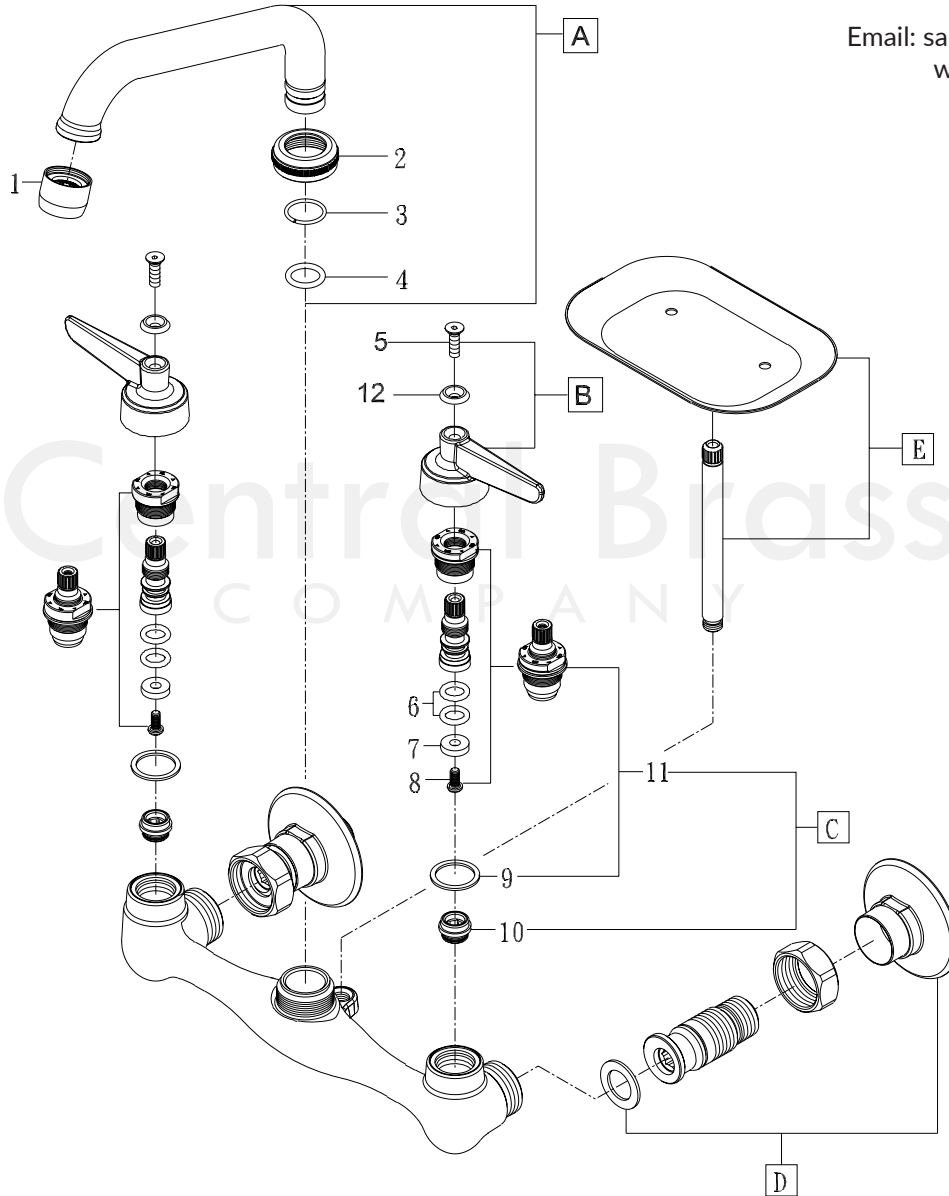

Model# 0048-TLE0

La Vergne, TN 37086
 Fax: 800.338.9414
 Email: sales@centralbrass.com
 www.centralbrass.com

| ITEM# | DESCRIPTION | ITEM# | DESCRIPTION |
|-------|-------------|---|--------------------------------|
| A | SU-2924-A | 6" | Swivel Tube Spout With Aerator |
| B | CS-19007C,H | Lever Handle-Cold,Hot | |
| C | K-453-C,H | Stem Assembly With Replaceable Seat | |
| D | SU-2846 | Male Flange Adjustable 7-7/8" to 8-1/8" | |
| E | G-285-AZ | Brass Soap Dish | |
| 1 | 30-M | Aerator | |
| 2 | XPF-782-D | Brass Spout Nut (2pcs/pk) | |
| 3 | X-166-FN | Snap Ring | |
| 4 | X1038-KN | O-Ring Epdm Rubber (25pcs/pk) | |
| 5 | CS-49033 | Handle Screw | |
| 6 | X1038-453 | O-Ring for Stem Assembly (25pcs/pk) | |
| 7 | X901-WNN | Seat Washer (25pcs/pk) | |
| 8 | X104 | Round Head Seat Washer Screw (25/pk) | |
| 9 | X1028-Y | Nylon Gasket (25pcs/pk) | |
| 10 | X263-BC | Seat (10pcs/pk) | |
| 11 | G-453-EL,ER | Stem Assembly-Cold,Hot | |
| 12 | X107-FB,FR | Index Blue,Red (5 Pcs/Pk) | |