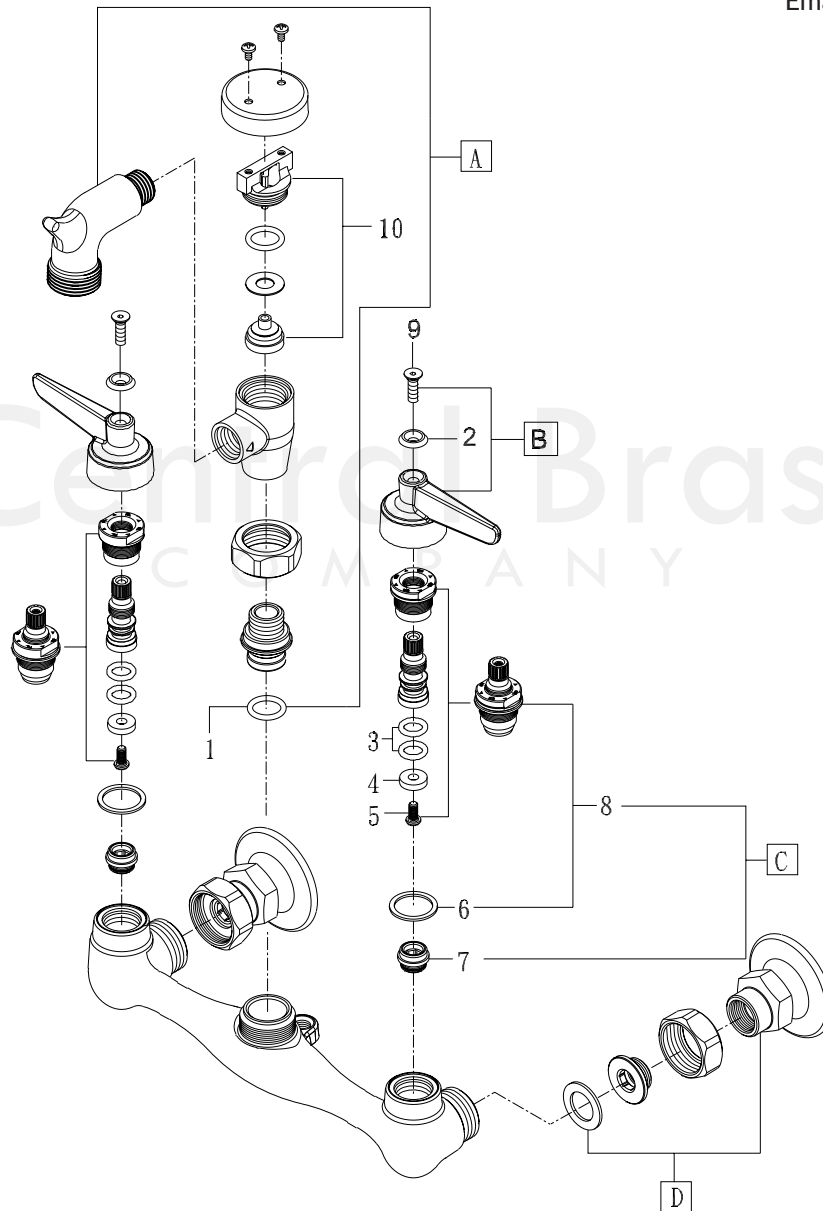

Model# 0050-ULERC

La Vergne, TN 37086
 Fax: 800.338.9414
 Email: sales@centralbrass.com
 www.centralbrass.com

ITEM#	DESCRIPTION	ITEM#	DESCRIPTION		
A	U-1615-50RC	2-1/2" Spout,Hose End & Vacuum Breaker	4	X901-WNN	Seat Washer (25pcs/pk)
B	G-523-C,H	Canopy Handle With Screw-Cold,Hot	5	X104	Round Head Seat Washer Screw (25/pk)
C	K-453-C,H	Stem Assembly With Replaceable Seat	6	X1028-Y	Nylon Gasket (25pcs/pk)
D	SU-2807	Female Flange Adjustable 7-7/8" - 8-1/8"	7	X263-BC	Seat (10pcs/pk)
1	X1038-KN	O-Ring Epdm Rubber-25/pk	8	G-453-EL,ER	Stem Assembly-Cold,Hot
2	X107-FB,FR	Index Blue,Red (5 Pcs/Pk)	9	CS-49033	Handle Screw
3	X1038-453	O-Ring for Stem Assembly (25pcs/pk)	10	CS-45008	Vacuum Breaker Repair Kit