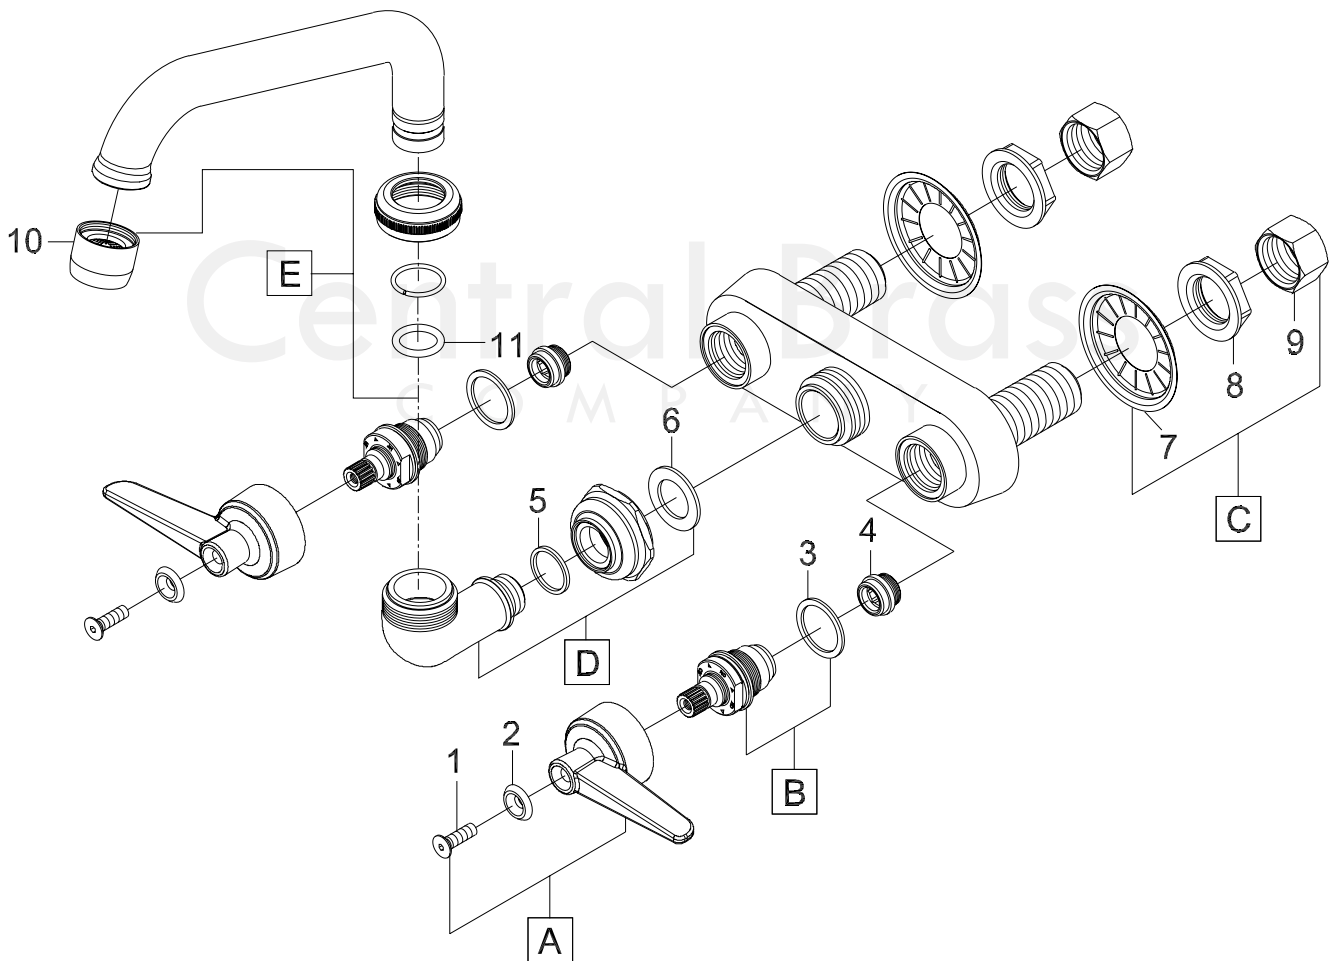

Model# 0184-LE0

La Vergne, TN 37086
 Fax: 800.338.9414
 Email: sales@centralbrass.com
 www.centralbrass.com

ITEM#	DESCRIPTION	ITEM#	DESCRIPTION
A	CS-19007C,H Lever Handle-Cold,Hot	4	X263-BC Replacement Seat (10 pcs/pk)
B	G-453-EL,ER Cold, Hot Stem Assembly with Gasket	5	X490-AP Washer (12 pcs/pk)
C	G-913-A Coupling Nut group	6	X940-TRN Washer (10 pcs/pk)
D	G-1748-88W Swivel Spout Adapter	7	X54 Crowfoot Washer (10 pcs/pk)
E	SU-2924-A 6" Swivel Tube Spout With Aerator	8	X-7133-AZ Locknut (10 pcs/pk)
1	CS-49033 Handle Screw	9	X4015 Supply Nut (4 pcs/pk)
2	X107-FB,FR Index Blue,Red (5 pcs/pk)	10	CS-49014 55/64"-27Female Thread 1.5GPM Aerator
3	X-1028-Y Gaske (25 pcs/pk)	11	X1038-KN O-Ring Epdm Rubber-25/pk

0184-LE0/REV. 09 2016