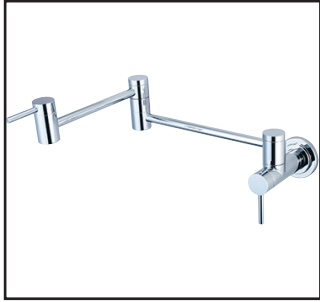

PIONEER FAUCETS
STYLE THAT WORKS

2MT600
Motegi SERIES

Wall Mount Pot Filler

- Metal Lever Handles
- Space Saving Swivel Spout Folds in When Not in Use
- 23-9/16" Spout Reach
- Ceramic Disc Cartridges
- 1-Hole Wall Mount Installation
- Designed for Cold Water
- 1/2" IPS Connection with Flange
- With 2.0 GPM Flow Rate