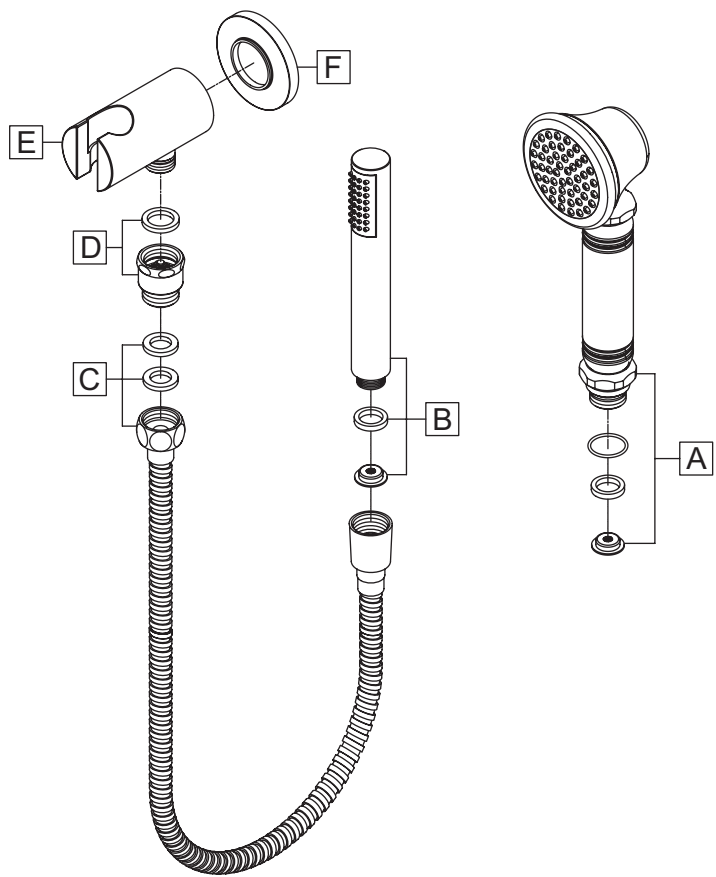

Warnings and Notes:

Check with local plumbing code requirements before installation.

This product should be installed by a local listed plumber.

Do not use plumbers putty on threads.

Installation Steps:

Handheld Shower Set

(1) Apply Teflon tape to the pipe nipple stretching out from the wall, attach drop ell with handheld support to pipe nipple. Install vacuum breaker to drop ell. Connect 60" stainless steel hose to vacuum breaker. Use silicone sealant to caulk around drop ell to create water tight seal. Turn on water and check for any leaks. Turn off water and connect handheld showerhead to 60' stainless steel hose.

Exploded Drawing :

* Note: Please specify finish/color when ordering.

	ITEM #	DESCRIPTION
A	X-4900114*	1.75 GPM Handheld Showerhead
B	X-4900112*	1.75 GPM Handheld Showerhead
C	X-4600006*	60" SST Hose
D	X-4600005*	Vacuum Breaker
E	X-4600031*	Drop Ell with Handheld Support
F	X-4600032*	Escutcheon