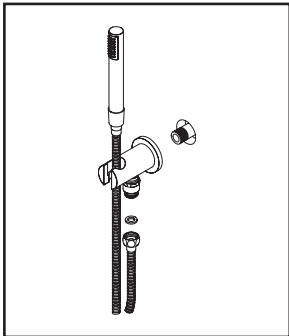

Warnings and Notes:

Check with local plumbing code requirements before installation.

This product should be installed by a local listed plumber.

Do not use plumbers putty on threads.

Installation Steps:

Handheld Shower Set

(1) Apply Teflon tape to the pipe nipple stretching out from the wall, attach drop ell with handheld support to pipe nipple. Install vacuum breaker to drop ell. Connect 60" stainless steel hose to vacuum breaker. Use silicone sealant to caulk around drop ell to create water tight seal. Turn on water and check for any leaks. Turn off water and connect handheld showerhead to 60' stainless steel hose.

Exploded Drawing :

* Note: Please specify finish/color when ordering.

	ITEM #	DESCRIPTION
A	X-4900114*	1.75 GPM Handheld Showerhead
B	X-4900112*	1.75 GPM Handheld Showerhead
C	X-4600006*	60" SST Hose
D	X-4600005*	Vacuum Breaker
E	X-4600031*	Drop Ell with Handheld Support
F	X-4600032*	Escutcheon