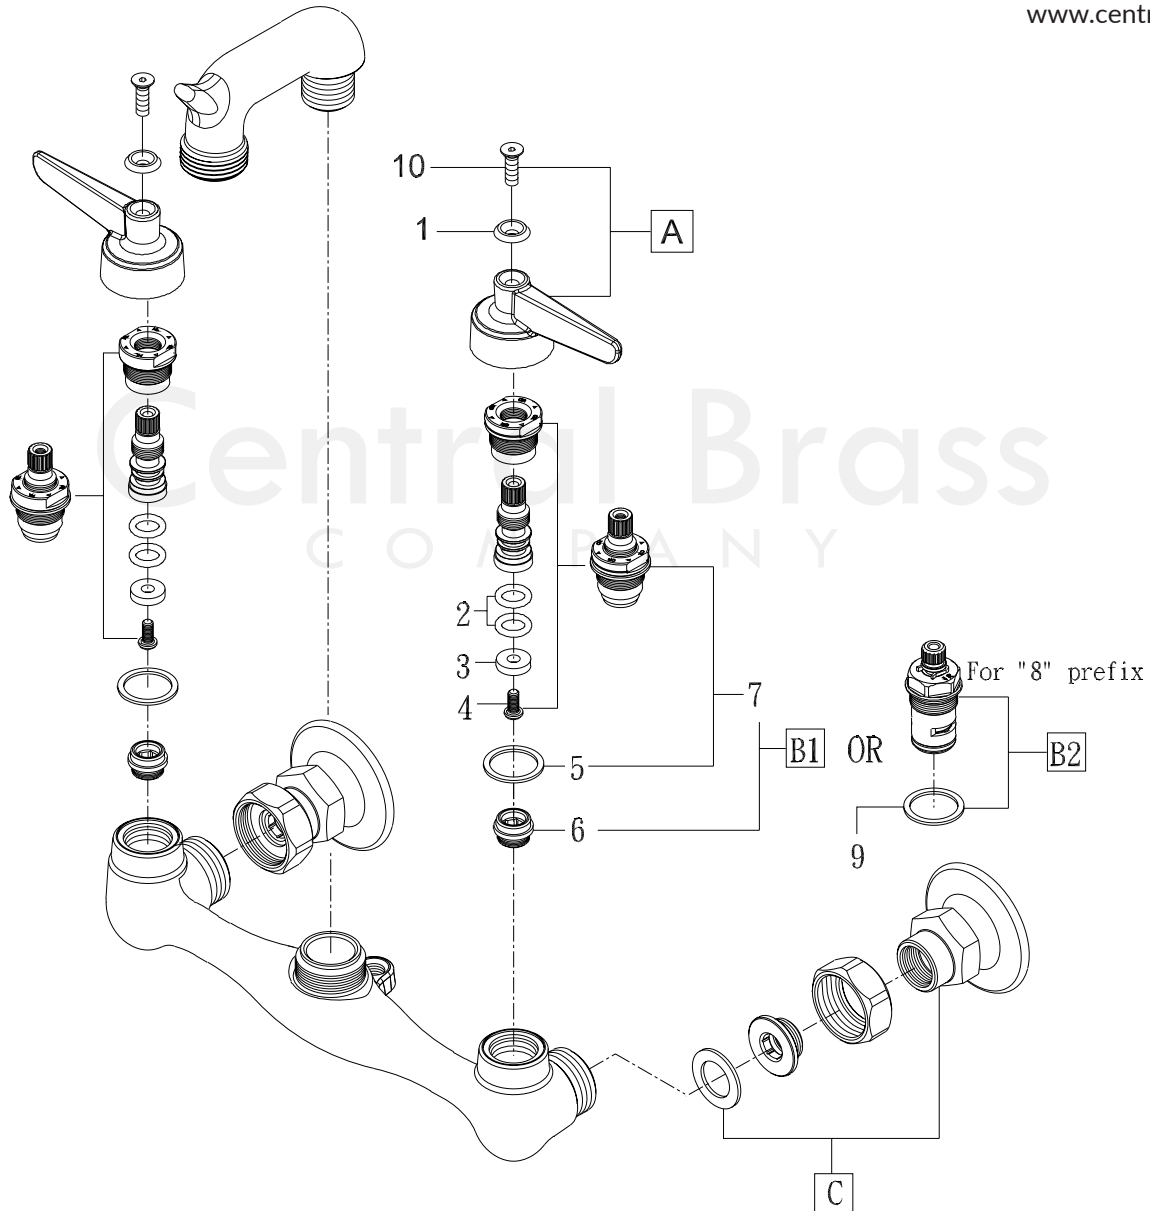

Model# 80051-ULERC

La Vergne, TN 37086
 Fax: 800.338.9414
 Email: sales@centralbrass.com
 www.centralbrass.com

ITEM#	DESCRIPTION	ITEM#	DESCRIPTION
A	CS-19007C,H Lever Handle-Cold,Hot	5	X1028-Y Nylon Gasket (25pcs/pk)
B2	K-352-C,H (For "8" prefix) Ceramic Stem Assembly	6	X263-BC Seat (10pcs/pk)
C	SU-2807 Female Flange Adjustable 7-7/8" - 8-1/8"	7	G-453-EL,ER Stem Assembly-Cold,Hot
1	X107-FB,FR Index Blue,Red (5 Pcs/Pk)	8	X107FB,FR Color Code Index Ring-Blue-5/pk
2	X1038-453 O-Ring for Stem Assembly (25pcs/pk)	9	X1028-Y Nylon Gasket (25pcs/pk)
3	X901-WNN Seat Washer (25pcs/pk)	10	CS-49033 Handle Screw
4	X104 Round Head Seat Washer Screw (25/pk)		