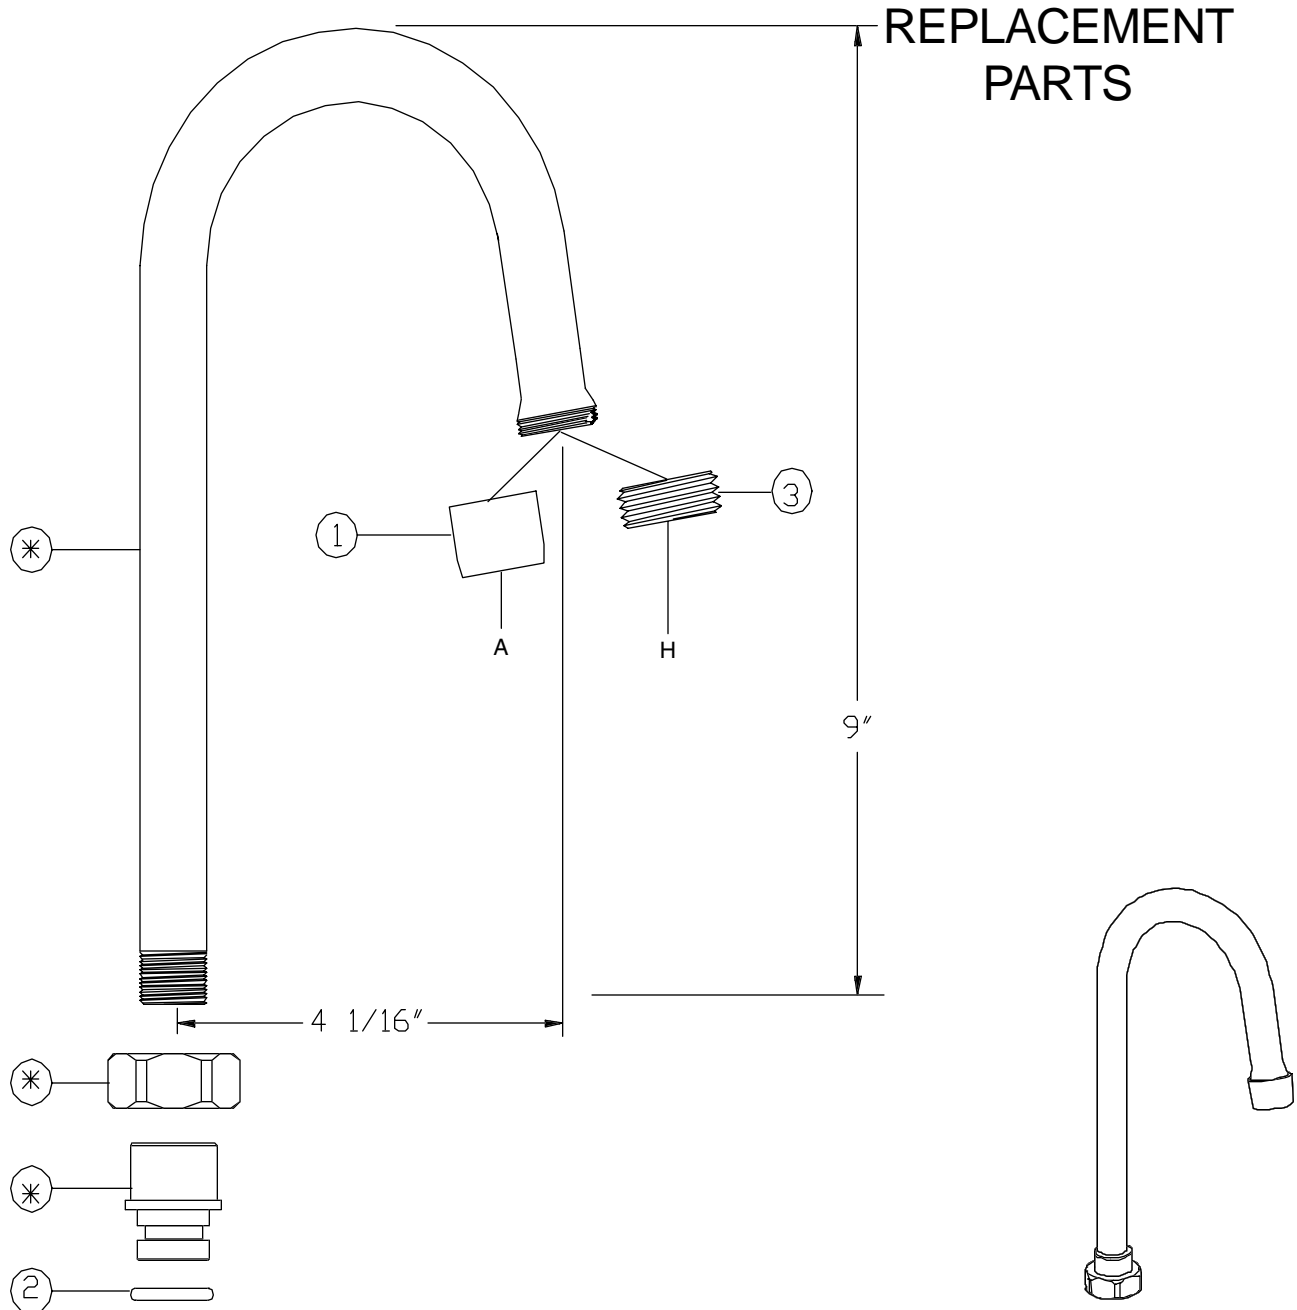

Central Brass

MANUFACTURING COMPANY
 2950 East 55th St. Cleveland, Ohio 44127
 Phone:(216)883-0220 Fax: (216)883-0875
 www.CentralBrass.com

SU-157-GRA SU-157-GRH

Rigid Gooseneck Spout
 with (A) Aerator or (H) Hose End
 Suffix -GRA or -GRH

#	Part #	Description
A	SU-157-GRA	4 ³ / ₃₂ Inch Rigid Gooseneck Spout with Aerator (30-M)
H	SU-157-GRH	4 ³ / ₃₂ Inch Rigid Gooseneck Spout with Hose End (XPF-784-C)
1	30-M	Aerator
2	X1038-KN	O-Ring (25 pcs per pack)
3	XPF-784-C	Hose End (2 pcs per pack)