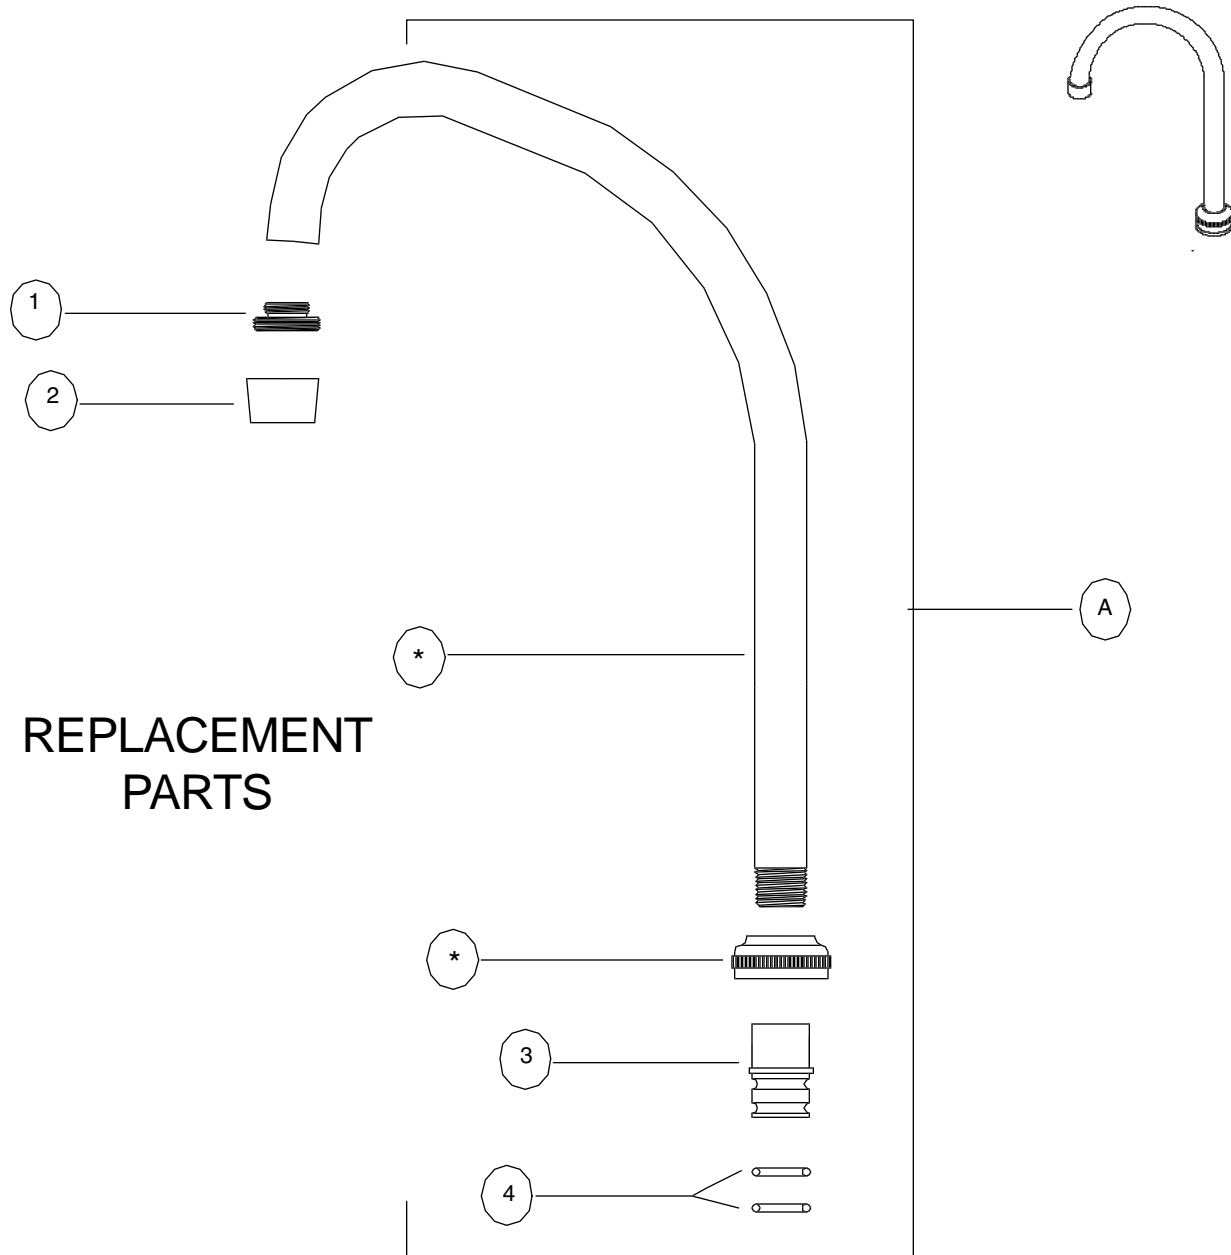

Central Brass

MANUFACTURING COMPANY

2950 East 55th St. Cleveland, Ohio 44127

Phone: (216) 883-0220 Fax: 216-883-0875

www.CentralBrass.com

SU-257-TSA

Tri-Arc Swivel Gooseneck Spout with Aerator

REPLACEMENT PARTS

| # | Part Number | Description |
|---|-------------|--|
| A | SU-257-TSA | Tri-Arc Swivel Gooseneck Spout with Aerator (30-M) |
| 1 | 30-M | Aerator (Male) |
| 2 | XPF-166-U | Spout Adapter Ring (2 pcs per pack) |
| 3 | PF-741-DO | Double O-Ring Spout Adapter |
| 4 | X1038-KN | O-Ring (25 pcs per pack) |