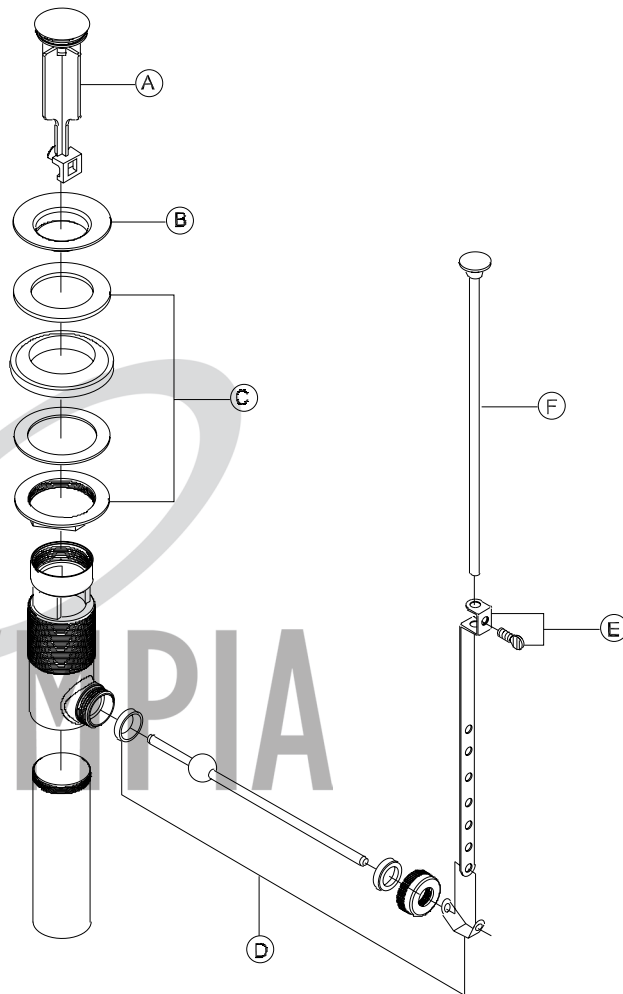

# PARTS BREAKDOWN SHEET

## BRASS POP-UP DRAIN ASSEMBLY

OP-630002 SHOWN

**Model #:** \_\_\_\_\_  
**Specific Features:** \_\_\_\_\_  
**Project Name:** \_\_\_\_\_  
**Submitted For:** \_\_\_\_\_  
**Date:** \_\_\_\_\_

- Brass Pop-Up Drain Assembly
- For Use With Sinks With Overflow Drains
- 1-1/2" All Brass Pop-up Drain

Model #	Features	Finish	
OP-630002		CP	
OP-630002-BN		PVD BN	
OP-630002-ORB		ORB	

Olympia products are engineered and manufactured to meet the following standards and codes:

ASME A112.18.1

ITEM #	DESCRIPTION
A	OP-430016* Pop-Up Stopper
B	OP-430018* Top Flange
C	OP-530004 Mounting Kit
D	OP-430017 Horizontal Rod Group
E	OP-430019 Pop-up Bracket With screw
F	OP-430013* Lift Rod