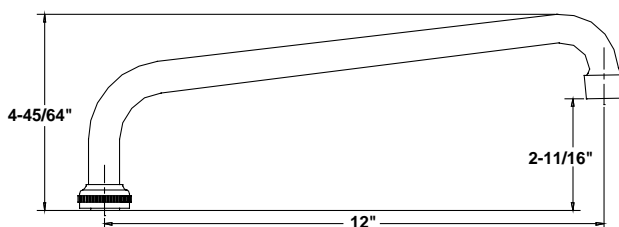

SU-363-LA

12" Swivel Tube Spout
with Aerator

(Also available with Hose End **SU-363-LH**)

Available on series:

Ledge/Wallmounts - 0045, 0046, 0047, 0048

Bar/Pantry - 0084, 0085, 0094,

Topmounts - 0120, 0121, 0125, 0126, 0146, 0147