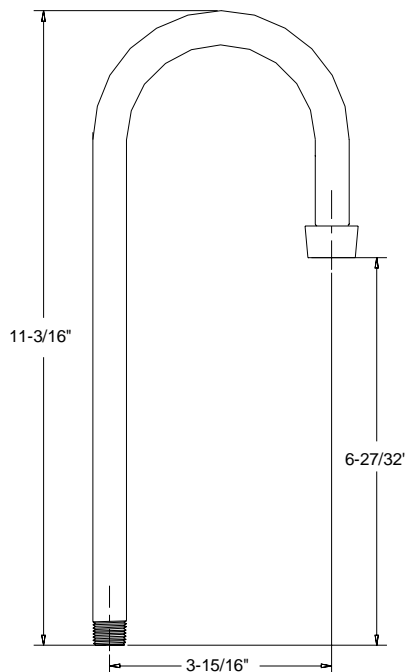

SU-157-GLA

3-15/16" Rigid
Gooseneck Spout
with Aerator

Available on series:

Bar Faucet - 0289