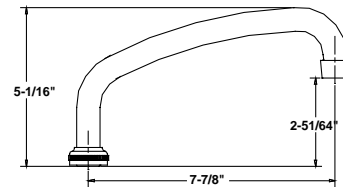

### SU-2924-A

6" Swivel Tube Spout  
with Aerator

(Also available with Hose End **SU-2924-H-02**)

Available on series:

Ledge/Wallmounts - 0045, 0046, 0047, 0048

Bar/Pantry - 0084, 0094