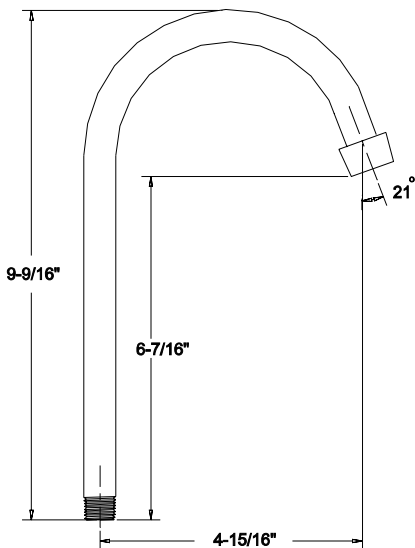

SU-157-JA

4-15/16" Rigid
Gooseneck Spout
with Aerator

Available on series:

Bar Faucet - 0284