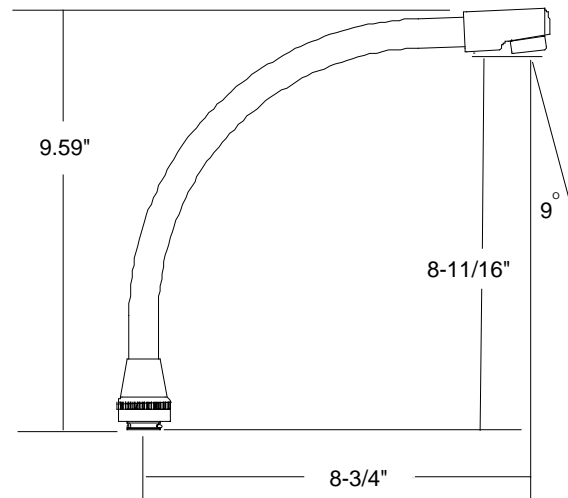

SU-357-WSA

8-3/4" Swivel Gooseneck Spout with Aerator

Available on series:

Wallmounts - 0047

Bar/Pantry - 0084, 0094

Topmounts - 0122, 0123

Conceal Ledge Faucet - 0072, 0073

Widespread Faucet - 1172, 1173