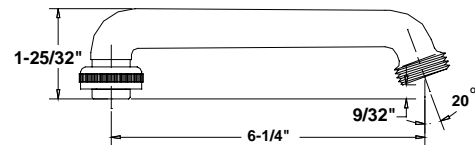

### SU-2923-A

5" Cast Brass Swivel Spout  
with Aerator

(Also available with Hose End **SU-2923-H**)

Available on series:

Wallmounts - 0047, 0048

Bar/Pantry - 0084, 0085, 0094, 0280