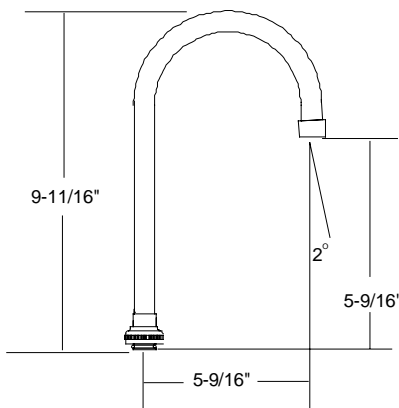

SU-157-KRA

5-9/16" Rigid Gooseneck Spout with Aerator
(Also available with Hose End **SU-157-KRH**)

Available on series:

Ledge/Wallmounts - 0045, 0047

Bar/Pantry - 0084, 0094

Topmounts - 0122, 0123

Conceal Ledge Faucet - 0072, 0073

Widespread Faucet - 1172, 1173

Electronic Faucet - 0300, 0310, 0320