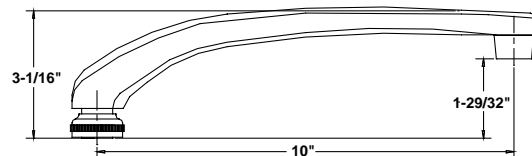

### SU-363-JA

10" Swivel Tube Spout  
with Aerator

(Also available with Hose End **SU-363-JH**)

Available on series:

Ledge/Wallmounts - 0045, 0046, 0047, 0048

Bar/Pantry - 0084, 0085, 0094,

Topmounts - 0120, 0121, 0125, 0126, 0146, 0147