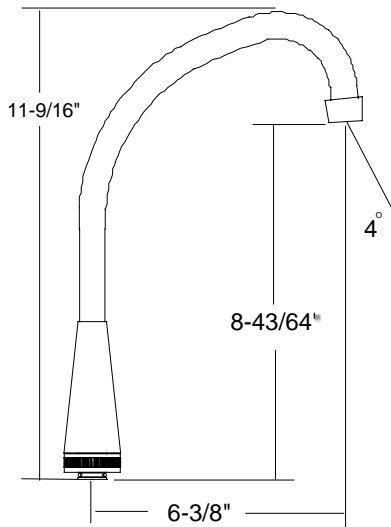

# Central Brass®

The Easy Choice

2950 East 55<sup>th</sup> St. Cleveland, Ohio 44127

Phone: (216) 883-0220 Fax: (216) 883-0875

www.CentralBrass.com

## SPOUT REFERENCE DRAWINGS & GUIDE