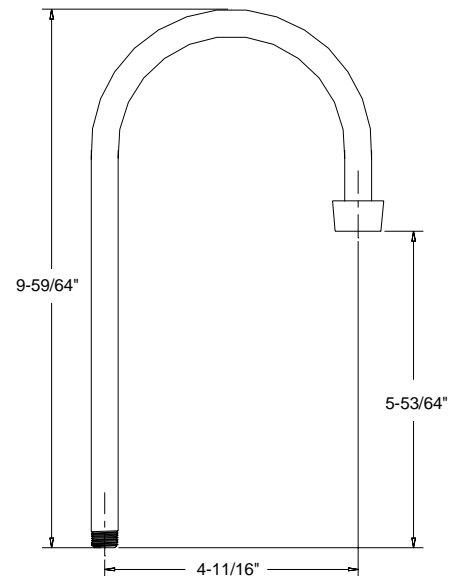

### SU-157-JA

4-15/16" Rigid  
Gooseneck Spout  
with Aerator

Available on series:

Bar Faucet - 0284

### SU-157-GLA

3-15/16" Rigid  
Gooseneck Spout  
with Aerator

Available on series:

Bar Faucet - 0289