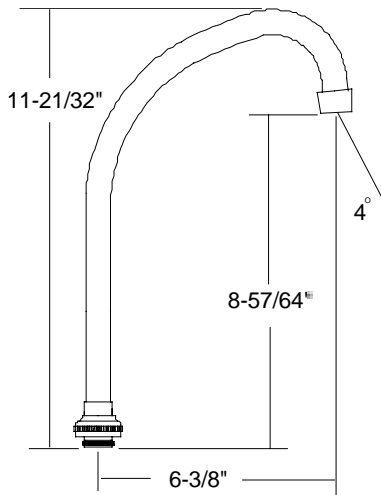

# Central Brass®

The Easy Choice

2950 East 55<sup>th</sup> St. Cleveland, Ohio 44127

Phone: (216)883-0220 Fax: (216)883-0875

www.CentralBrass.com

## SPOUT REFERENCE DRAWINGS & GUIDE