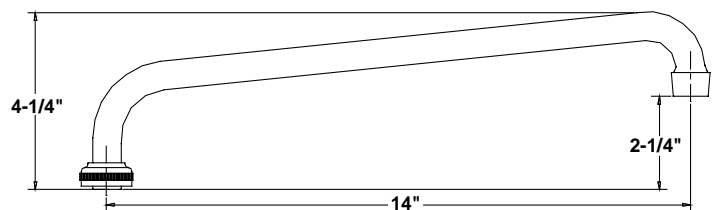

### SU-363-LA

12" Swivel Tube Spout  
with Aerator

(Also available with Hose End **SU-363-LH**)

Available on series:

Ledge/Wallmounts - 0045, 0046, 0047, 0048

Bar/Pantry - 0084, 0085, 0094,

Topmounts - 0120, 0121, 0125, 0126, 0146, 0147