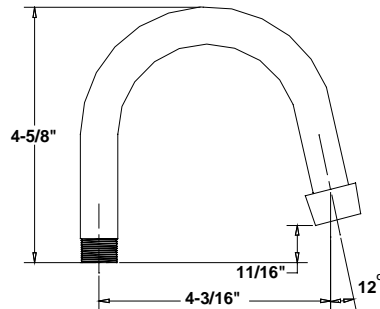

## SPOUT REFERENCE DRAWINGS & GUIDE

### SU-257-TSA

6-3/8" Swivel Tri-Arc  
Gooseneck Spout  
with Aerator

Available on series with villager handles:

Topmounts - 0122, 0123

Conceal Ledge Faucet - 0072, 0073,

Widespread Faucet - 1172, 1173