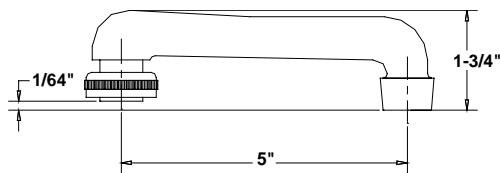

SU-2923-A

5" Cast Brass Swivel Spout
with Aerator

(Also available with Hose End **SU-2923-H**)

Available on series:

Wallmounts - 0047, 0048

Bar/Pantry - 0084, 0085, 0094, 0280