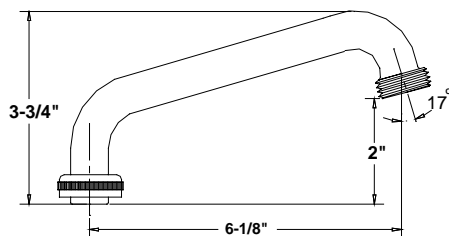

SU-2924-H-01

6" Swivel Tube Spout
with Hose End

Available on series:

Laundry Faucet - 0465, 0466, 0468, 0469, 0470