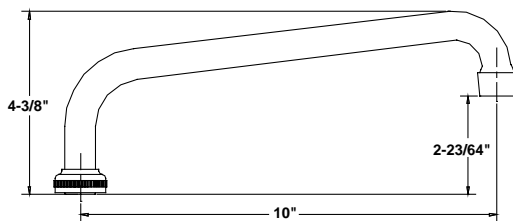

### SU-363-RA

8" Swivel Tube Spout  
with Aerator

(Also available with Hose End **SU-363-RH**)

Available on series:

Ledge/Wallmounts - 0045, 0046, 0047, 0048

Bar/Pantry - 0084, 0085, 0094,

Topmounts - 0120, 0121, 0125, 0126, 0146, 0147