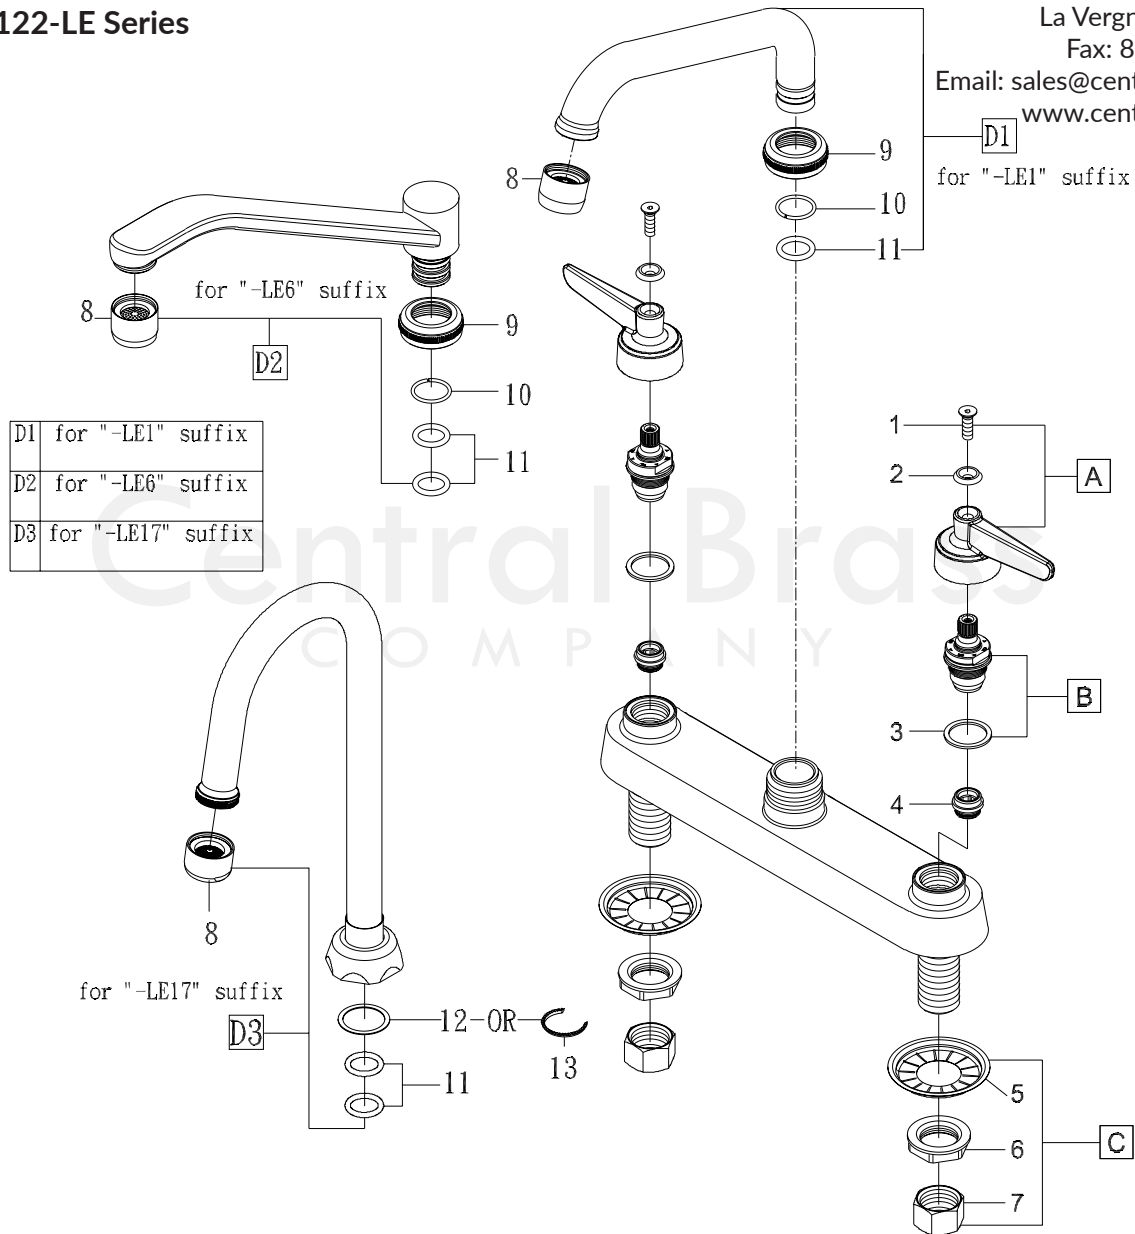

Model# 0122-LE Series

La Vergne, TN 37086  
 Fax: 800.338.9414  
 Email: sales@centralbrass.com  
 www.centralbrass.com

ITEM#	DESCRIPTION	ITEM#	DESCRIPTION
A	CS-19007C,H Lever Handle-Cold,Hot	4	X263-BC Replacement Seat (10 pcs/pk)
B	G-453-EL,ER Cold, Hot Stem Assembly with Gasket	5	X54 Crowfoot Washer (10 pcs/pk)
C	G-913-A Coupling Nut group	6	X-7133-AZ Locknut (10 pcs/pk)
D1	SU-363-RA 8-Inch Tube Spout with Aerator	7	X4015 Supply Nut (4 pcs/pk)
D2	SU-365-CA 8-Inch Brass D-Spout with Aerator	8	CS-49014 55/64"-27Female Thread 1.5GPM Aerator
D3	CS-22002 4-3/32"Combo Gooseneck Spout, Aerator	9	XPF-782-D Brass Spout Nut RC-2/pk
1	CS-49033 Handle Screw	10	X166-FN Snap Ring for Spout-6/pk
2	X107-FB,FR Index Blue,Red (5 pcs/pk)	11	X1038-KN O-Ring Epdm Rubber-25/pk
3	X-1028-Y Gaske (25 pcs/pk)	12	CS-49020 Teflon Gasket
		13	XCS-42021 Friction Brass Washer-6/pk