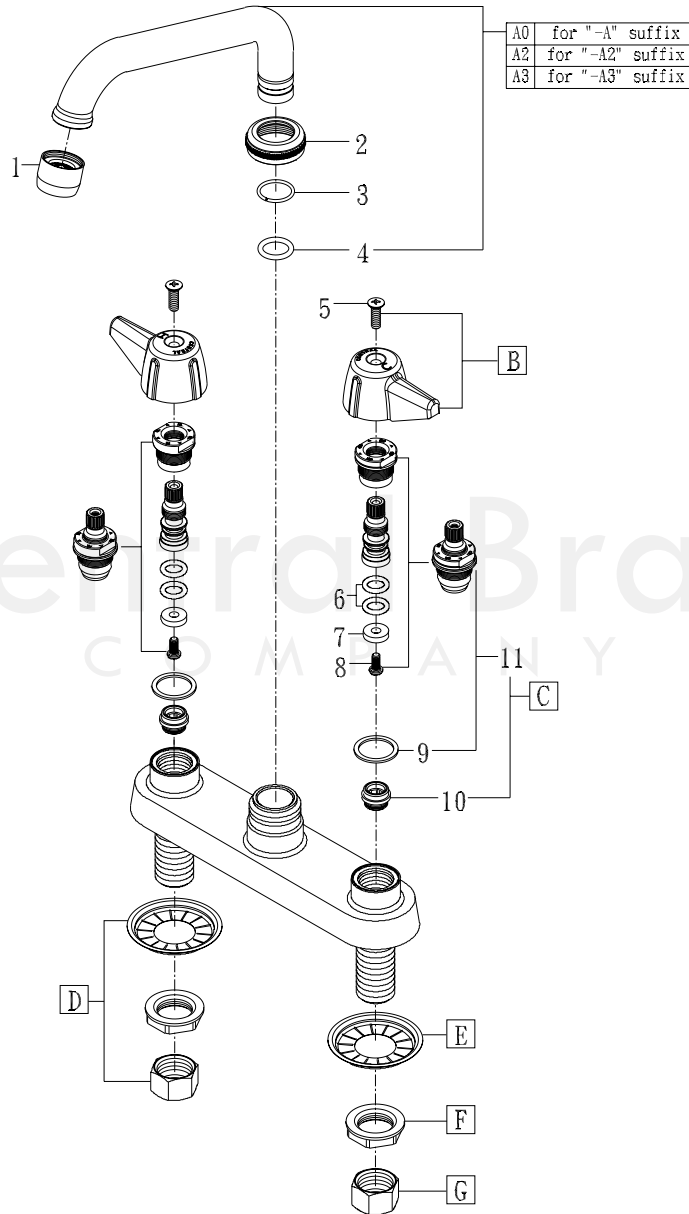

Model# 0125 Series

La Vergne, TN 37086
 Fax: 800.338.9414
 Email: sales@centralbrass.com
 www.centralbrass.com

ITEM#	DESCRIPTION	ITEM#	DESCRIPTION			
A0	SU-363-RA (for "-A" suffix)	8"	Swivel Tube Spout With Aerator	1	CS-49014	55/64"-27Female Thread 1.5GPM Aerator
A2	SU-363-JA (for "-A2" suffix)	10"	Swivel Tube Spout With Aerator	2	XPF-782-D	Brass Spout Nut (2pcs/pk)
A3	SU-363-LA (for "-A3" suffix)	12"	Swivel Tube Spout With Aerator	3	X-166-FN	Snap Ring
B	G-523-C,H	Canopy Handle With Screw-Cold,Hot	4	X1038-KN	O-Ring Epdm Rubber (25pcs/pk)	
C	K-453-C,H	Stem Assembly With Replaceable Seat	5	X107-F	Oval Head Handle Phillips Screw (25/pk)	
D	G-913-A	Coupling Nuts & Washers (2 Sets)	6	X1038-453	O-Ring for Stem Assembly (25pcs/pk)	
E	X54	Thinner Crowfoot Steel Washer-10/pk	7	X901-WNN	Seat Washer (25pcs/pk)	
F	X7133-AZ	Zinc Die Cast Locknut-10/pk	8	X104	Round Head Seat Washer Screw (25/pk)	
G	X4015	Brass Coupling Nut-4/pk	9	X1028-Y	Nylon Gasket (25pcs/pk)	
			10	X263-BC	Seat (10pcs/pk)	
			11	G-453-EL,ER	Stem Assembly-Cold,Hot	

0125 Series/REV. 09 2016