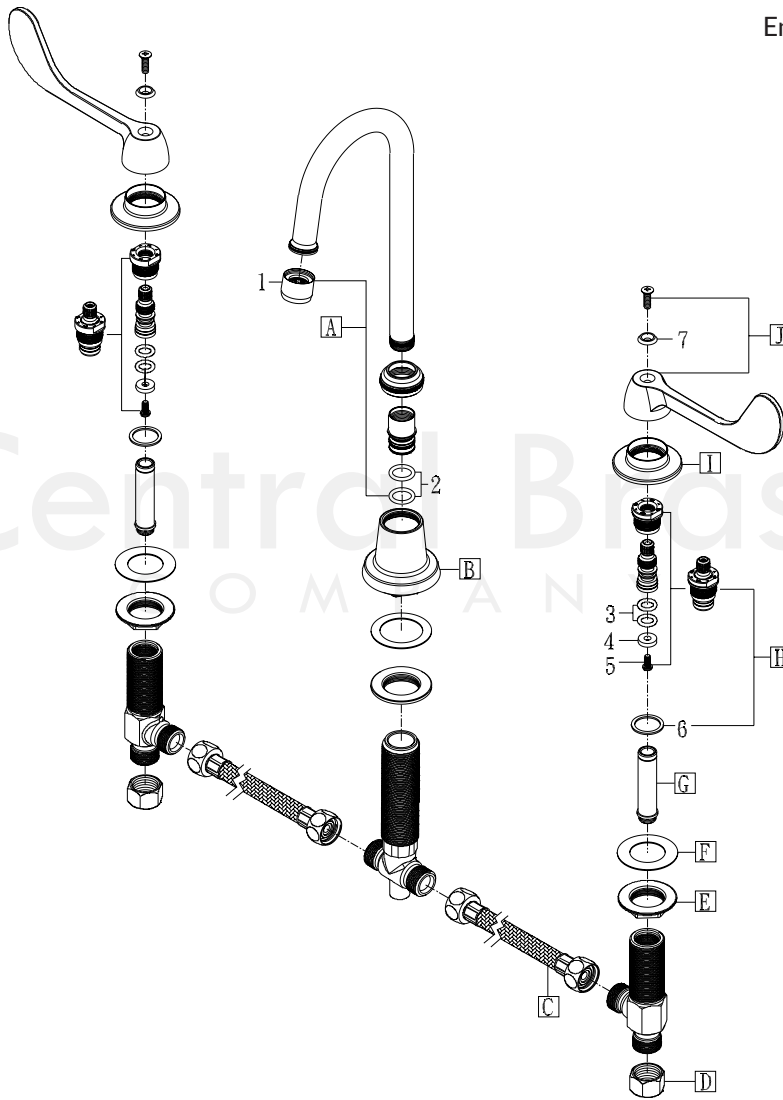

Model# 1172-Series

La Vergne, TN 37086
 Fax: 800.338.9414
 Email: sales@centralbrass.com
 www.centralbrass.com

ITEM#	DESCRIPTION	ITEM#	DESCRIPTION
A	SU-157-GSA 4-3/32" Swivel Gooseneck Spout, Aerator	J	G-4149-C,H Wrist Handle (6") + Index Ring + Screw - C,H
B	1012-N Spout Escutcheon	1	CS-49014 55/64"-27 Female Thread 1.5GPM Aerator
C	312-10N 10" Hose Connector	2	X1038-KN O-Ring Epdm Rubber-25/pk
D	X4015 Brass Coupling Nut-4/pk	3	X1038-453 O-RingT for Stem Assembly (25pcs/pk)
E	X53-AS Zinc Die Cast Locknut-6/pk	4	X901-WNN Seat Washer (25pcs/pk)
F	X491-U Klingsil Gasket-12/pk	5	X104 Round Head Seat Washer Screw (25/pk)
G	PF-263-D Seat for Widespread Series	6	X1028-Y Nylon Gasket (25pcs/pk)
H	G-454-EL,ER Quick Pression 1/4 Turn Stem Assembly	7	X107FB,FR Color Code Index Ring-Blue-5/pk
I	524-B Escutcheon for Ledge Fittings		