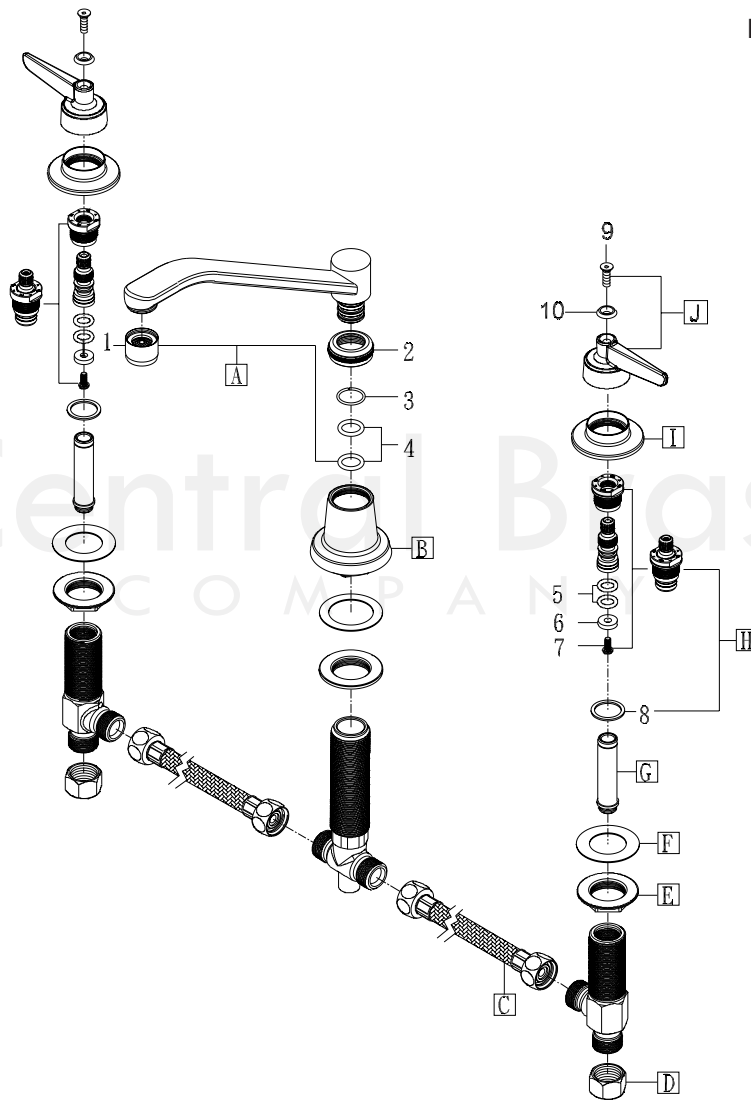

Model# 1172-Series

La Vergne, TN 37086
 Fax: 800.338.9414
 Email: sales@centralbrass.com
 www.centralbrass.com

ITEM#	DESCRIPTION	ITEM#	DESCRIPTION
A	SU-365-CA 8" Swivel D Style Spout With Aerator	1	30-M Aerator (Female)
B	1012-N Spout Escutcheon	2	XPF-782-D Brass Spout Nut RC-2/pk
C	312-10N 10" Hose Connector	3	X166-FN Snap Ring for Spout-6/pk
D	X4015 Brass Coupling Nut-4/pk	4	X1038-KN O-Ring Epdm Rubber-25/pk
E	X53-AS Zinc Die Cast Locknut-6/pk	5	X1038-453 O-RingT for Stem Assembly (25pcs/pk)
F	X491-U Klingersil Gasket-12/pk	6	X901-WNN Seat Washer (25pcs/pk)
G	PF-263-D Seat for Widespread Series	7	X104 Round Head Seat Washer Screw (25/pk)
H	G-454-EL,ER Quick Pression 1/4 Turn Stem Assembly	8	X1028-Y Nylon Gasket (25pcs/pk)
I	524-B Escutcheon for Ledge Fittings	9	CS-49033 Handle Screw
J	CS-19007C,H Lever Handle-Cold,Hot	10	X107-FB,FR Index Blue,Red (5 Pcs/Pk)